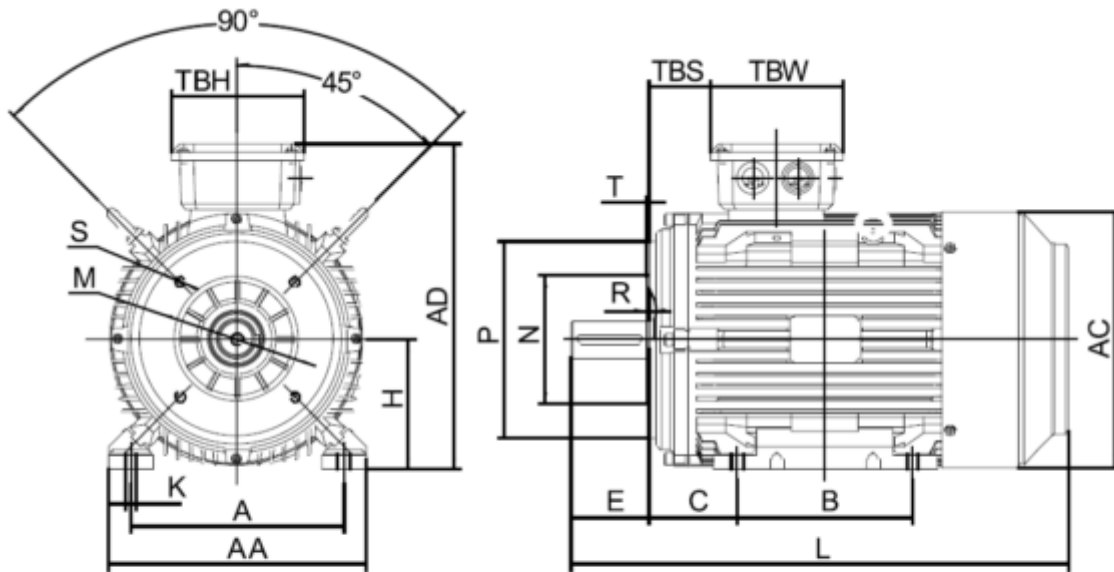

Data Sheet

Article number: 250303000626

Description: Kleedrive T3C 225M-6 30.0KW 900 rpm
3x400/690V 50HZ IP55 B34 Eff=92,9%

Measures

A = 356	F = 18	P =
AA = 440	G = 53	R =
AC = Ø459	H = 225	S = -
AD = 558	HD = 333	T =
B = 311	K = Ø19	TBH = 233
C = 149	L = 835	TBS = 211.5
D = Ø60	M =	TBW = 186
E = 140	N =	