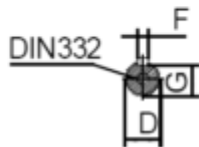

Data Sheet

Article number: 250303000626

Description: Kleedrive T3C 225M-6 30.0KW 900 rpm
3x400/690V 50HZ IP55 B34 Eff=92,9%

Measures

A = 356	F = 18	P =
AA = 440	G = 53	R =
AC = Ø459	H = 225	S = -
AD = 558	HD = 333	T =
B = 311	K = Ø19	TBH = 233
C = 149	L = 835	TBS = 211.5
D = Ø60	M =	TBW = 186
E = 140	N =	